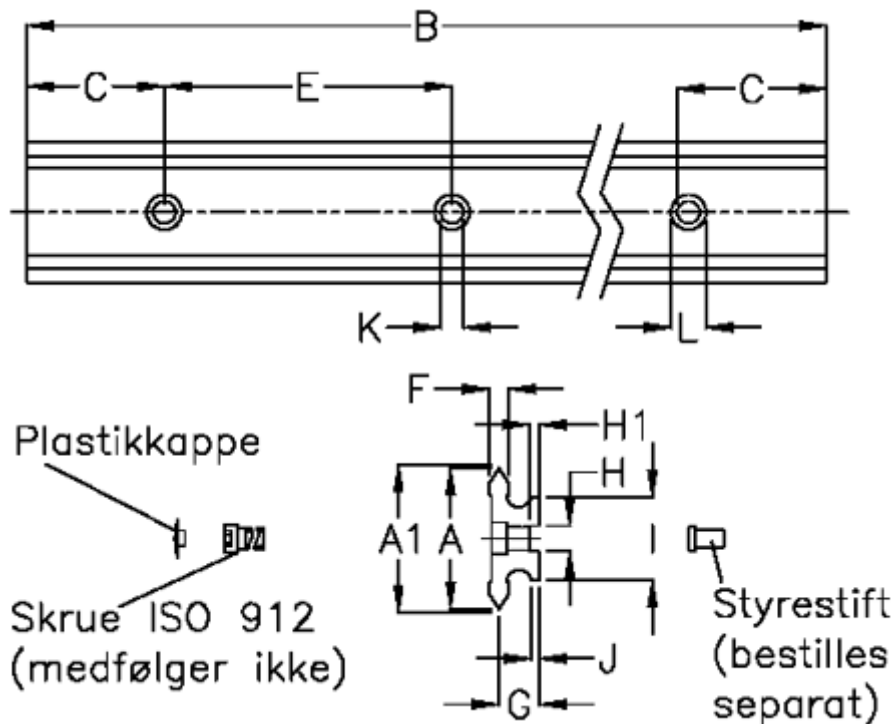

Article number: 05712032336

Description: Hepco GV3 slide NV 28 L2336 P3
with counterbored holes

Measures

A	= 28	G	= 8.2	Weight kg/1000 = 1.60
A1	= 29.01	H	= 6	
B	= 2336	H1	= 2.5	
C	= 43.0	I	= 20.4	
E	= 90	J	= 1.75	
F	= 4.42	K	= 5.5	
For bearing	= J18	L	= 10 x 5.1	
For guide pin	= SDP6	Precision type	= P3	